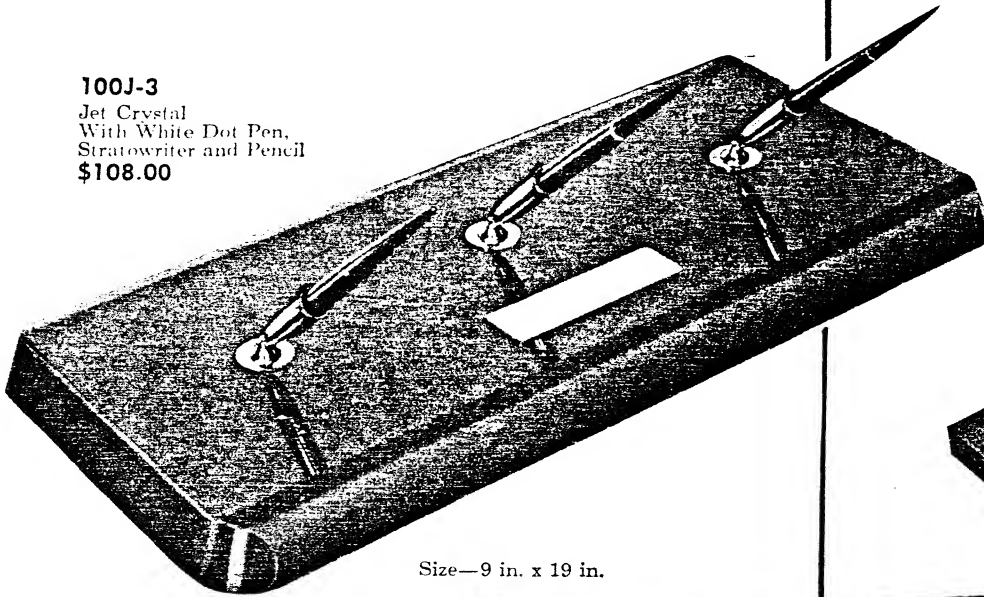

CODE

92SD-Black Touchdown "White Dot" Pen
B92SD-Brown Touchdown "White Dot" Pen
55D-Black Lever-fill Pen (conventional nib)

B55D-Brown Lever-fill Pen (conventional nib)
RL4D-Black Stratowriter Ballpoint
LD6-Black Pencil

SHEAFFER

100J-3
Jet Crystal
With White Dot Pen,
Stratowriter and Pencil
$108.00

Size—9 in. x 19 in.

W99J-3
Jet Crystal
With White Dot Pen,
Stratowriter and Pencil
$48.00